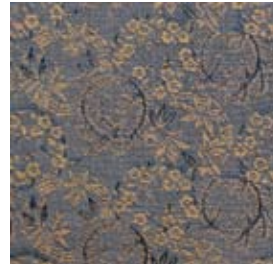

ACCENT SILK
for inside cover

color/cover pattern

Ivory*

Black*

Midnight

Golden Glory

Natural Earth

Red Passion

Diamond Pearl

Delicate Dusk

Dreamy Azure

Brazen Sunset

***The standard Ivory is the default silk for any White or Ivory albums and the standard Black is the default silk for all other color albums.**